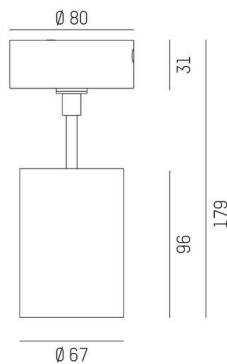

DASH 2

599-105010329050

DASH 2 SD SURFACE MOUNTED SPOTLIGHT made of aluminium, white, similar to RAL 9016, high-efficiently vacuum deposited aluminium reflector beam 24°, accessoire: glass, light output direct, UGR <19, swiveling 350°, tilting 90°, with converter, dimmability: not dimmable, adapter/ceiling base white, IP20

SKETCH

TECHNICAL DETAILS

Light source	LED
System performance [W]	10
Luminous flux [lm]	560
Colour temperature	3000K
CRI	>90
UGR	<19
Optics	vacuum deposited aluminium reflector
Converter	with converter
Dimmability	not dimmable
Light emission area	direct
Beam angle	24°
Voltage	220-240V 50/60Hz
Length [mm]	80
Height [mm]	179
Diameter [mm]	67
IP protection class	IP20
IP protection class	protection cl. I
IK value	IK01
Material	aluminium
Colour of body	white
RAL	9016
Colour of adapter / ceiling base	white
Lifetime [h]	L80 B10 20 000
Energy efficiency class	G
Number of luminaires B16A	200
Net weight [kg]	0.68
EAN number	9010506793369

LIGHT DISTRIBUTION CURVE

Energy label

The values are rated values. Power and luminous flux are initially subject to a tolerance of +/- 10%.  
Colour temperature tolerance: +/- 150 K. The values apply to an ambient temperature of 25°C unless otherwise specified.