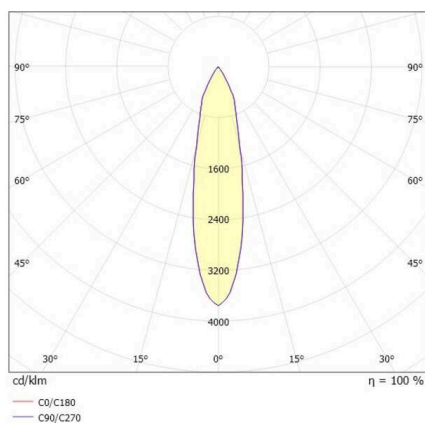

DASH 2

599-105010329050

DASH 2 SD SURFACE MOUNTED SPOTLIGHT made of aluminium, white, similar to RAL 9016, high-efficiently vacuum deposited aluminium reflector beam 24°, accessoire: glass, light output direct, UGR <19, swiveling 350°, tilting 90°, with converter, dimmability: not dimmable, adapter/ceiling base white, IP20

SKETCH

TECHNICAL DETAILS

Light source	LED
System performance [W]	10
Luminous flux [lm]	560
Colour temperature	3000K
CRI	>90
UGR	<19
Optics	vacuum deposited aluminium reflector
Converter	with converter
Dimmability	not dimmable
Light emission area	direct
Beam angle	24°
Voltage	220-240V 50/60Hz
Length [mm]	80
Height [mm]	179
Diameter [mm]	67
IP protection class	IP20
IP protection class	protection cl. I
IK value	IK01
Material	aluminium
Colour of body	white
RAL	9016
Colour of adapter / ceiling base	white
Lifetime [h]	L80 B10 20 000
Energy efficiency class	G
Number of luminaires B16A	200
Net weight [kg]	0.68
EAN number	9010506793369

LIGHT DISTRIBUTION CURVE

Energy label

The values are rated values. Power and luminous flux are initially subject to a tolerance of +/- 10%.  
Colour temperature tolerance: +/- 150 K. The values apply to an ambient temperature of 25°C unless otherwise specified.