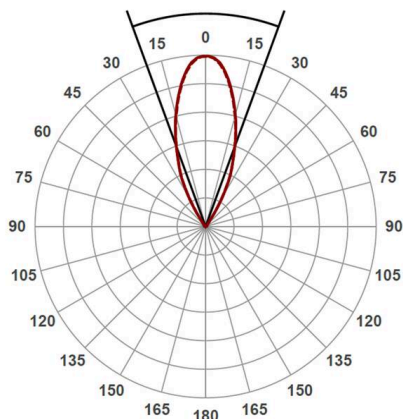

HARK

472-0250480403011

HARK SURFACE MOUNTED SPOTLIGHT made of aluminium, anthrazite, similar to RAL 7016, beam 36°, light output direct, swiveling 350°, tilting 90°, dimmability: not dimmable, IP65 cable length 1320mm, incl. ground spike,

SKETCH

TECHNICAL DETAILS

Light source	AC LED
System performance [W]	4
Luminous flux [lm]	255
Colour temperature	3000K
CRI	>80
Dimmability	not dimmable
Light emission area	direct
Beam angle	36°
Voltage	220-240V 50/60Hz
Width [mm]	80
Height [mm]	96
Diameter [mm]	54
IP protection class	IP65
IP protection class	protection cl. I
Material	aluminium
Colour of body	anthrazite
RAL	7016
Lifetime [h]	L80 B10 20 000
Energy efficiency class	E
Net weight [kg]	0.81
EAN number	9008905795329

LIGHT DISTRIBUTION CURVE

Energy label

The values are rated values. Power and luminous flux are initially subject to a tolerance of +/- 10%.
 Colour temperature tolerance: +/- 150 K. The values apply to an ambient temperature of 25°C unless otherwise specified.