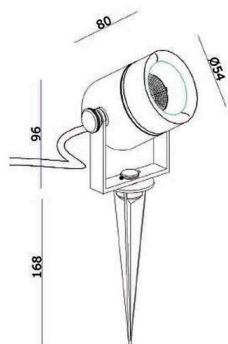

HARK

472-0250480403011

HARK SURFACE MOUNTED SPOTLIGHT made of aluminium, anthrazite, similar to RAL 7016, beam 36°, light output direct, swiveling 350°, tilting 90°, dimmability: not dimmable, IP65 cable length 1320mm, incl. ground spike,

SKETCH

TECHNICAL DETAILS

Light source	AC LED
System performance [W]	4
Luminous flux [lm]	255
Colour temperature	3000K
CRI	>80
Dimmability	not dimmable
Light emission area	direct
Beam angle	36°
Voltage	220-240V 50/60Hz
Width [mm]	80
Height [mm]	96
Diameter [mm]	54
IP protection class	IP65
IP protection class	protection cl. I
Material	aluminium
Colour of body	anthrazite
RAL	7016
Lifetime [h]	L80 B10 20 000
Energy efficiency class	E
Net weight [kg]	0.81
EAN number	9008905795329

LIGHT DISTRIBUTION CURVE

Energy label

The values are rated values. Power and luminous flux are initially subject to a tolerance of +/- 10%.
 Colour temperature tolerance: +/- 150 K. The values apply to an ambient temperature of 25°C unless otherwise specified.