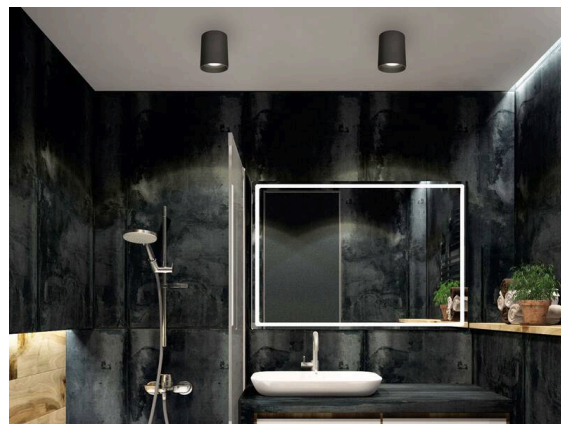

**AEON**

**305-652530b**

AEON ROUND SURFACE MOUNTED CEILING LUMINAIRE made of aluminium, black, similar to RAL 9005, beam 45°, light output direct, with converter, max. 250mA, dimmability: not dimmable, IP65

**SKETCH**

**TECHNICAL DETAILS**

Light source	LED
System performance [W]	11
Luminous flux [lm]	1070
Current sec. [mA]	250
Colour temperature	3000K
CRI	>80
Converter	with converter
Dimmability	not dimmable
Light emission area	direct
Beam angle	45°
Voltage	220-240V 50/60Hz
Height [mm]	105
Diameter [mm]	80
IP protection class	IP65
IP protection class	protection cl. I
Material	aluminium
Colour of body	black
RAL	9005
Lifetime [h]	L80 B10 50 000
Energy efficiency class	F
Number of luminaires B16A	42
Net weight [kg]	0.40
EAN number	9010979316119