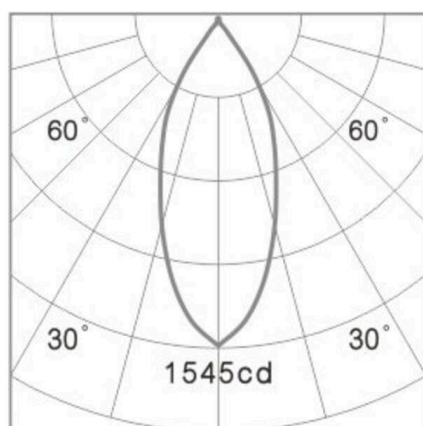

**AEON**

**305-652530b**

AEON ROUND SURFACE MOUNTED CEILING LUMINAIRE made of aluminium, black, similar to RAL 9005, beam 45°, light output direct, with converter, max. 250mA, dimmability: not dimmable, IP65

**SKETCH**

**TECHNICAL DETAILS**

Light source	LED
System performance [W]	11
Luminous flux [lm]	1070
Current sec. [mA]	250
Colour temperature	3000K
CRI	>80
Converter	with converter
Dimmability	not dimmable
Light emission area	direct
Beam angle	45°
Voltage	220-240V 50/60Hz
Height [mm]	105
Diameter [mm]	80
IP protection class	IP65
IP protection class	protection cl. I
Material	aluminium
Colour of body	black
RAL	9005
Lifetime [h]	L80 B10 50 000
Energy efficiency class	F
Number of luminaires B16A	42
Net weight [kg]	0.40
EAN number	9010979316119

**LIGHT DISTRIBUTION CURVE**

Energy label

The values are rated values. Power and luminous flux are initially subject to a tolerance of +/- 10%.  
 Colour temperature tolerance: +/- 150 K. The values apply to an ambient temperature of 25°C unless otherwise specified.