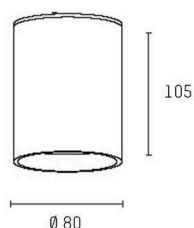

**AEON**

**305-652530b**

AEON ROUND SURFACE MOUNTED CEILING LUMINAIRE made of aluminium, black, similar to RAL 9005, beam 45°, light output direct, with converter, max. 250mA, dimmability: not dimmable, IP65

**SKETCH**

**TECHNICAL DETAILS**

Light source	LED
System performance [W]	11
Luminous flux [lm]	1070
Current sec. [mA]	250
Colour temperature	3000K
CRI	>80
Converter	with converter
Dimmability	not dimmable
Light emission area	direct
Beam angle	45°
Voltage	220-240V 50/60Hz
Height [mm]	105
Diameter [mm]	80
IP protection class	IP65
IP protection class	protection cl. I
Material	aluminium
Colour of body	black
RAL	9005
Lifetime [h]	L80 B10 50 000
Energy efficiency class	F
Number of luminaires B16A	42
Net weight [kg]	0.40
EAN number	9010979316119

**LIGHT DISTRIBUTION CURVE**

Energy label

The values are rated values. Power and luminous flux are initially subject to a tolerance of +/- 10%.  
 Colour temperature tolerance: +/- 150 K. The values apply to an ambient temperature of 25°C unless otherwise specified.