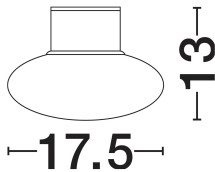

NOVA LUCE

PRODUCT DATASHEET

Version: 001

PRODUCT PHOTOGRAPH

TECHNICAL DRAWING

GENERAL INFORMATION

Product Code	9971456
Collection	Outdoor
Product Category	Ceiling
Product Family	Ali
Mounting Location	Ceiling
Application Environment	Outdoor
Specifications	N/A

DIMENSION & WEIGHT

LxWxH (cm)	D:17.5W:13 cm
Cut out (cm)	N/A
Weight (Kgr)	0.62

MATERIAL & COLOR

Product Color	Dark Anthracite
Body Material	Aluminium & Glass

APPLICATION & MOUNTING

Ambient Working Temp.	Max 45 oC
Type of Protection	IP65
Dimmable	No
Type of Dimming	N/A
Mounting type	Surface
Mounting Depth (cm)	N/A
Led Module Replaceable	No
Light Source	LED

NOVA LUCE S.A

Schimatari Viotias
32009, Greece

+30 22620 58 121
+30 22620 56 743

info@novaluce.com
www.novaluce.com