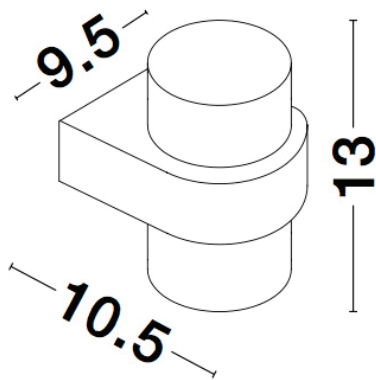

NOVA LUCE

PRODUCT DATASHEET

Version: 001

PRODUCT PHOTOGRAPH

TECHNICAL DRAWING

GENERAL INFORMATION

Product Code	9925666
Collection	Outdoor
Product Category	Wall
Product Family	DARF
Mounting Location	Wall
Application Environment	Outdoor

DIMENSION & WEIGHT

LxWxH (cm)	L: 9,5 W: 10,5 H: 13
Cut out (cm)	N/A
Weight (Kgr)	0.5

MATERIAL & COLOR

Product Color	Black
Body Material	Aluminium Abs

APPLICATION & MOUNTING

Ambient Working Temp.	Max 40 oC
Type of Protection	IP65
Dimmable	No
Type of Dimming (Optional)	N/A
Mounting type	Surface
Mounting Depth (cm)	N/A
Led Module Replaceable	No
Light Source	LED

Power (Nominal)	2x5W
Input voltage (Nominal)	220-240Vac
Mains Frequency	50/60Hz

PHOTOMETRICAL DATA

Luminous Flux	840 lm
Color Temperature	3000K
Light Color (Designation)	Warm White

WARRANTY

Warranty	3 Years
----------	----------------