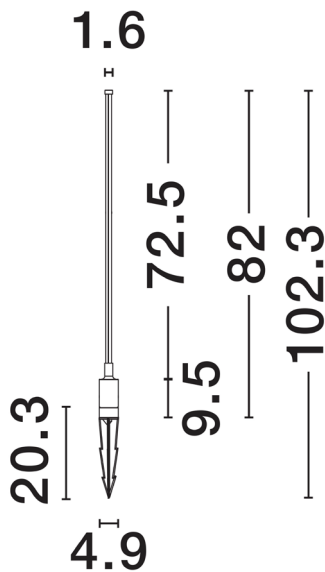

NOVA LUCE

PRODUCT DATASHEET

Version: 001

PRODUCT PHOTOGRAPH

TECHNICAL DRAWING

GENERAL INFORMATION

Product Code	9923403
Collection	Outdoor
Product Category	Bollard
Product Family	Dessay
Mounting Location	Ground
Application Environment	Outdoor
Specifications	Antisalt Protection

DIMENSION & WEIGHT

LxWxH (cm)	D: 1,6 H: 82
Cut out (cm)	N/A
Weight (Kgr)	1.06

MATERIAL & COLOR

Product Color	Black
Body Material	Aluminium

APPLICATION & MOUNTING

Ambient Working Temp.	Max 45 oC
Type of Protection	IP65
Dimmable	No
Type of Dimming (Optional)	N/A
Mounting type	Surface
Mounting Depth (cm)	N/A
Led Module Replaceable	Yes
Light Source	LED

NOVA LUCE S.A

Schimatari Viotias
32009, Greece

+30 22620 58 121
+30 22620 56 743

info@novaluce.com
www.novaluce.com