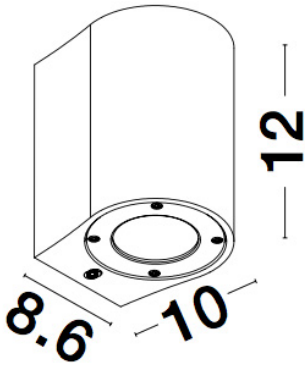

NOVA LUCE

PRODUCT DATASHEET

Version: 001

PRODUCT PHOTOGRAPH

TECHNICAL DRAWING

GENERAL INFORMATION

Product Code	9790531
Collection	Outdoor
Product Category	Wall
Product Family	LIDO
Mounting Location	Wall
Application Environment	Outdoor

DIMENSION & WEIGHT

LxWxH (cm)	L: 8,6 W: 10 H: 12
Cut out (cm)	N/A
Weight (Kgr)	1.1

MATERIAL & COLOR

Product Color	White
Body Material	Sandstone & Acrylic

APPLICATION & MOUNTING

Ambient Working Temp.	(-15°C) ~ (+60°C)
Type of Protection	IP65
Dimmable	No
Type of Dimming (Optional)	N/A
Mounting type	Surface
Mounting Depth (cm)	N/A
Led Module Replaceable	Yes
Light Source	GU10