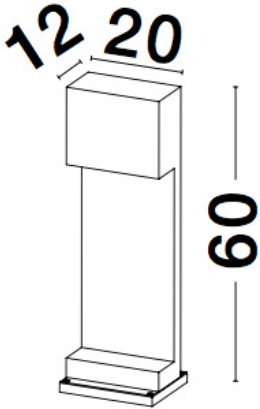

NOVA LUCE

PRODUCT DATASHEET

Version: 001

PRODUCT PHOTOGRAPH

TECHNICAL DRAWING

GENERAL INFORMATION

Product Code	9790022
Collection	Outdoor
Product Category	Bollard
Product Family	GRANTE
Mounting Location	Floor
Application Environment	Outdoor

DIMENSION & WEIGHT

LxWxH (cm)	L: 20 W: 12 H: 60
Cut out (cm)	N/A
Weight (Kgr)	15.0

MATERIAL & COLOR

Product Color	Grey
Body Material	Concrete

APPLICATION & MOUNTING

Ambient Working Temp.	(-15°C) ~ (+60°C)
Type of Protection	IP65
Dimmable	No
Type of Dimming (Optional)	N/A
Mounting type	Surface
Mounting Depth (cm)	N/A
Led Module Replaceable	Yes
Light Source	GU10

Power (Nominal)	2x10W
Input voltage (Nominal)	220-240Vac
Mains Frequency	50/60Hz

PHOTOMETRICAL DATA

Luminus Flux	N/A
Color Temperature	N/A
Light Color (Designation)	N/A

WARRANTY

Warranty	3 Years
----------	----------------