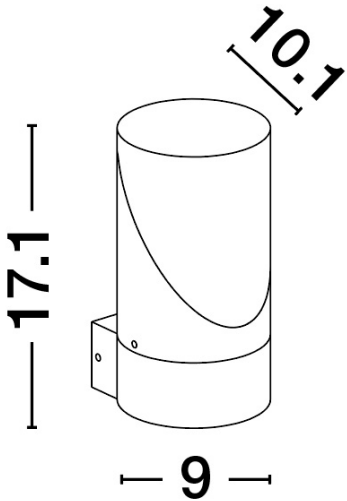

NOVA LUCE

PRODUCT DATASHEET

Version: 001

PRODUCT PHOTOGRAPH

TECHNICAL DRAWING

GENERAL INFORMATION

Product Code	9492720
Collection	Outdoor
Product Category	Wall
Product Family	SELENA
Mounting Location	Wall
Application Environment	Outdoor

DIMENSION & WEIGHT

LxWxH (cm)	L: 9 W: 10,1 H: 17,1
Cut out (cm)	N/A
Weight (Kgr)	0.8

MATERIAL & COLOR

Product Color	Anthracite
Body Material	Die-Casting Aluminium

APPLICATION & MOUNTING

Ambient Working Temp.	Max 40 oC
Type of Protection	IP65
Dimmable	No
Type of Dimming (Optional)	N/A
Mounting type	Surface
Mounting Depth (cm)	N/A
Led Module Replaceable	Yes
Light Source	E27