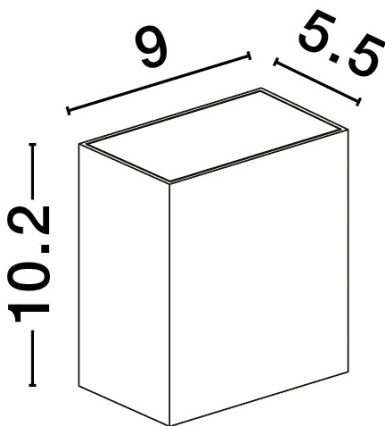

NOVA LUCE

PRODUCT DATASHEET

Version: 001

PRODUCT PHOTOGRAPH

GENERAL INFORMATION

Product Code	9492650
Collection	Outdoor
Product Category	Wall
Product Family	ZARO
Mounting Location	Wall
Application Environment	Outdoor

DIMENSION & WEIGHT

LxWxH (cm)	L: 9 W: 5,5 H: 10,2
Cut out (cm)	N/A
Weight (Kgr)	0.6

MATERIAL & COLOR

Product Color	Anthracite
Body Material	Die-Casting Aluminium

TECHNICAL DRAWING

APPLICATION & MOUNTING

Ambient Working Temp.	Max 40 oC
Type of Protection	IP65
Dimmable	No
Type of Dimming (Optional)	N/A
Mounting type	Surface
Mounting Depth (cm)	N/A
Led Module Replaceable	No
Light Source	LED

Power (Nominal)	10,4W
Input voltage (Nominal)	220-240Vac
Mains Frequency	50/60Hz

PHOTOMETRICAL DATA

Luminous Flux	639 lm
Color Temperature	3000K
Light Color (Designation)	Warm White

WARRANTY

Warranty	3 Years
----------	----------------