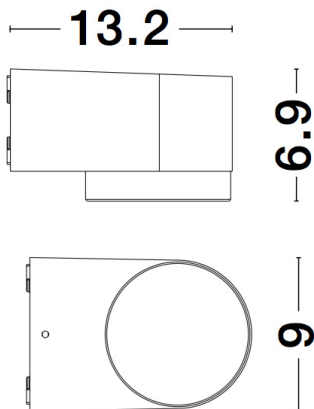

TECHNICAL DRAWING

MATERIAL & COLOR

Product Color	Anthracite
Body Material	Die-Casting Aluminium

APPLICATION & MOUNTING

Ambient Working Temp.	Max 40 oC
Type of Protection	IP54
Dimmable	No
Type of Dimming (Optional)	N/A
Mounting type	Surface
Mounting Depth (cm)	N/A
Led Module Replaceable	No
Light Source	LED

NOVA LUCE S.A

Schimatari Viotias
32009, Greece

+30 22620 58 121
+30 22620 56 743

info@novaluce.com
www.novaluce.com