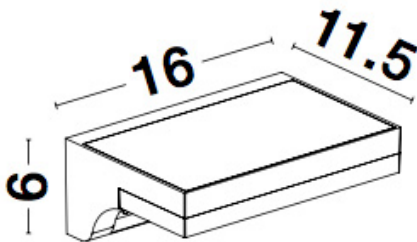

TECHNICAL DRAWING

APPLICATION & MOUNTING

Ambient Working Temp.	Max 40 oC
Type of Protection	IP65
Dimmable	Yes
Type of Dimming (Optional)	Triac
Mounting type	Surface
Mounting Depth (cm)	N/A
Led Module Replaceable	No
Light Source	LED

NOVA LUCE S.A

Schimatari Viotias
32009, Greece

+30 22620 58 121
+30 22620 56 743

info@novaluce.com
www.novaluce.com