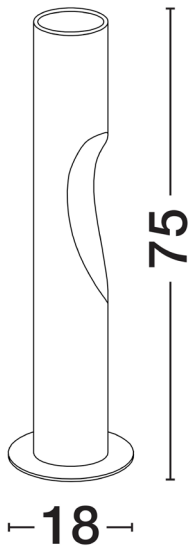

NOVA LUCE

PRODUCT DATASHEET

Version: 001

PRODUCT PHOTOGRAPH

TECHNICAL DRAWING

GENERAL INFORMATION

Product Code	9186706
Collection	Outdoor
Product Category	Bollard
Product Family	Nodino
Mounting Location	Ground
Application Environment	Outdoor
Specifications	Antisalt Protection

DIMENSION & WEIGHT

LxWxH (cm)	D: 18 H: 75
Cut out (cm)	N/A
Weight (Kgr)	9.9

MATERIAL & COLOR

Product Color	Grey
Body Material	Concrete

APPLICATION & MOUNTING

Ambient Working Temp.	(-15°C) ~ (+60°C)
Type of Protection	IP65
Dimmable	No
Type of Dimming (Optional)	N/A
Mounting type	Surface
Mounting Depth (cm)	N/A
Led Module Replaceable	No
Light Source	LED

Power (Nominal)	6 W
Input voltage (Nominal)	220-240Vac
Mains Frequency	50/60Hz

PHOTOMETRICAL DATA

Luminous Flux	197 lm
Color Temperature	3000 K
Light Color (Designation)	Warm White

WARRANTY

Warranty	3 Years
----------	----------------