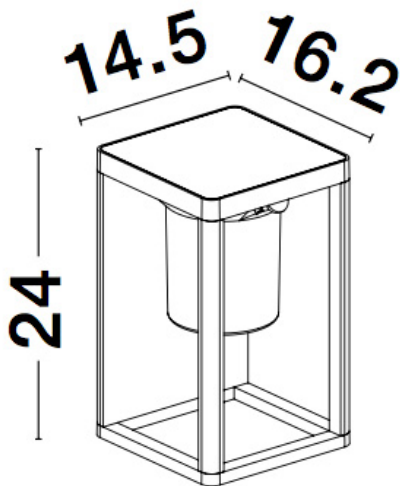

TECHNICAL DRAWING

APPLICATION & MOUNTING

Ambient Working Temp.	Max 40 oC
Type of Protection	IP65
Dimmable	Yes
Type of Dimming (Optional)	Triac
Mounting type	Surface
Mounting Depth (cm)	N/A
Led Module Replaceable	No
Light Source	LED

NOVA LUCE S.A

Schimatari Viotias
32009, Greece

+30 22620 58 121
+30 22620 56 743

info@novaluce.com
www.novaluce.com