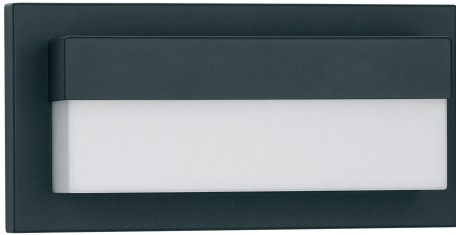

### GENERAL INFORMATION

Product Code	9060204
Collection	Decorative
Product Category	Decorative
Product Family	Leto
Mounting Location	Wall
Application Environment	Outdoor

### MATERIAL & COLOR

Product Color	Sandy Black
Body Material	Aluminium & Acrylic Diffuser