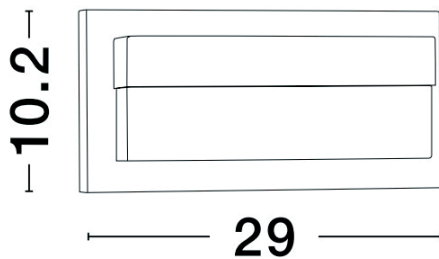

APPLICATION & MOUNTING

Ambient Working Temp.	Max 45 oC
Type of Protection	IP65
Dimmable	N/A
Type of Dimming (Optional)	N/A
Mounting type	Wall
Mounting Depth (cm)	N/A
Led Module Replaceable	No
Light Source	LED

NOVA LUCE S.A

Schimatari Viotias
32009, Greece

+30 22620 58 121
+30 22620 56 743

info@novaluce.com
www.novaluce.com