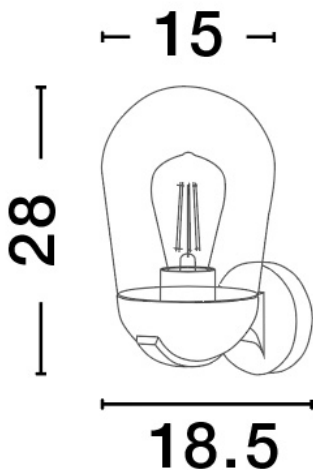

TECHNICAL DRAWING

GENERAL INFORMATION

Product Code	9060194
Collection	Outdoor
Product Category	Wall
Product Family	OMIKA
Mounting Location	Wall
Application Environment	Outdoor

DIMENSION & WEIGHT

LxWxH (cm)	L: 15 W: 18,5 H: 28
Cut out (cm)	N/A
Weight (Kgr)	1.0

MATERIAL & COLOR

Product Color	Dark Grey
Body Material	Aluminium&-Glass

APPLICATION & MOUNTING

Ambient Working Temp.	Max 40 oC
Type of Protection	IP54
Dimmable	No
Type of Dimming (Optional)	N/A
Mounting type	Surface
Mounting Depth (cm)	N/A
Led Module Replaceable	Yes
Light Source	E27

NOVA LUCE S.A

Schimatari Viotias
32009, Greece

+30 22620 58 121
+30 22620 56 743

info@novaluce.com
www.novaluce.com