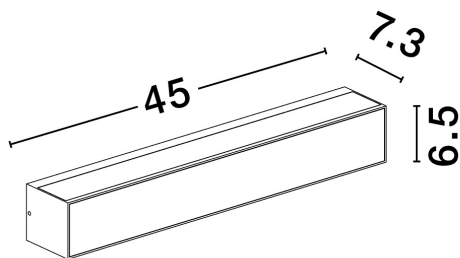

NOVA LUCE

PRODUCT DATASHEET

Version: 001

PRODUCT PHOTOGRAPH

TECHNICAL DRAWING

GENERAL INFORMATION

Product Code	9030596
Collection	Outdoor
Product Category	Wall
Product Family	Inga
Mounting Location	Wall
Application Environment	Outdoor
Specifications	

DIMENSION & WEIGHT

LxWxH (cm)	L: 45 W: 7,3 H: 6,5
Cut out (cm)	N/A
Weight (Kgr)	1.92

MATERIAL & COLOR

Product Color	Sandy Black
Body Material	Aluminium & Glass

APPLICATION & MOUNTING

Ambient Working Temp.	Max 45 oC
Type of Protection	IP65
Dimmable	No
Type of Dimming (Optional)	N/A
Mounting type	Surface
Mounting Depth (cm)	N/A
Led Module Replaceable	No
Light Source	LED