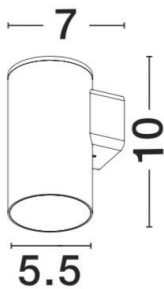

NOVA LUCE

PRODUCT DATASHEET

Version: 001

PRODUCT PHOTOGRAPH

TECHNICAL DRAWING

GENERAL INFORMATION

Product Code	9010008
Collection	Outdoor
Product Category	Wall
Product Family	ALP
Mounting Location	Wall
Application Environment	Outdoor

DIMENSION & WEIGHT

LxWxH (cm)	L: 5,5 W: 7 H: 17
Cut out (cm)	N/A
Weight (Kgr)	0.4

MATERIAL & COLOR

Product Color	Sandy Black
Body Material	Aluminium & Glass

APPLICATION & MOUNTING

Ambient Working Temp.	Max 40 oC
Type of Protection	IP54
Dimmable	No
Type of Dimming (Optional)	N/A
Mounting type	Wall
Mounting Depth (cm)	N/A
Led Module Replaceable	No
Light Source	LED

Power (Nominal)	7W
Input voltage (Nominal)	220-240Vac
Mains Frequency	50/60Hz

PHOTOMETRICAL DATA

Luminous Flux	565 lm
Color Temperature	3000k
Light Color (Designation)	Warm White

WARRANTY

Warranty	3 Years
----------	----------------