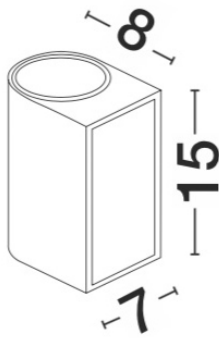

GENERAL INFORMATION

Product Code	710022
Collection	Outdoor
Product Category	Wall
Product Family	NERO
Mounting Location	Wall
Application Environment	Outdoor

DIMENSION & WEIGHT

LxWxH (cm)	L: 7 W: 8 H: 15
Cut out (cm)	N/A
Weight (Kgr)	0.4

MATERIAL & COLOR

Product Color	Dark Grey
Body Material	Aluminium&-Glass

APPLICATION & MOUNTING

Ambient Working Temp.	Max 40 oC
Type of Protection	IP54
Dimmable	No
Type of Dimming (Optional)	N/A
Mounting type	Surface
Mounting Depth (cm)	N/A
Led Module Replaceable	Yes
Light Source	GU10

NOVA LUCE S.A

Schimatari Viotias
32009, Greece

+30 22620 58 121
+30 22620 56 743

info@novaluce.com
www.novaluce.com