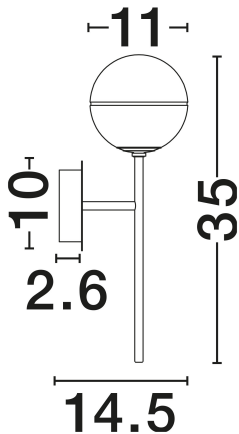

NOVA LUCE

PRODUCT DATASHEET

Version: 001

PRODUCT PHOTOGRAPH

TECHNICAL DRAWING

GENERAL INFORMATION

Product Code	9960617
Collection	Indoor
Product Category	Wall
Product Family	Cantona
Mounting Location	Wall
Application Environment	Indoor
Specifications	N/A

DIMENSION & WEIGHT

LxWxH (cm)	D: 14.5 W: 11 H: 35
Cut Out (cm)	N/A
Weight (Kgr)	0.7

MATERIAL & COLOR

Product Color	Milky White & Brass Gold
Body Material	Glass & Steel

APPLICATION & MOUNTING

Ambient Working Temp.	Max 45°C
Type of Protection	IP20
Dimmable	N/A
Type of Dimming	N/A
Mounting type	Surface
Mounting Depth (cm)	N/A
Led Module Replaceable	Yes
Light Source	G9

Power (Nominal)	1x5W
Input voltage (Nominal)	100-240V
Mains Frequency	50/60Hz

PHOTOMETRICAL DATA

Luminus Flux	N/A
Color Temperature	N/A
Light Color (Designation)	N/A

WARRANTY

Warranty	3 Years
----------	----------------