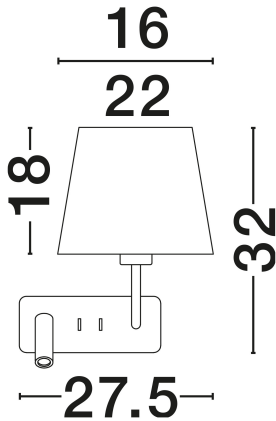

NOVA LUCE

PRODUCT DATASHEET

Version: 001

PRODUCT PHOTOGRAPH

GENERAL INFORMATION

Product Code	9919151
Collection	Indoor
Product Category	Wall
Product Family	Savona
Mounting Location	Wall
Application Environment	Indoor
Specifications	N/A

DIMENSION & WEIGHT

LxWxH (cm)	L: 27.5 W: 24 H: 32
Cut Out (cm)	N/A
Weight (Kgr)	0.83

MATERIAL & COLOR

Product Color	White & Sandy Black
Body Material	Alumium & Fabric

TECHNICAL DRAWING

APPLICATION & MOUNTING

Ambient Working Temp.	Max 45°C
Type of Protection	IP20
Dimmable	No
Type of Dimming	N/A
Mounting type	Surface
Mounting Depth (cm)	N/A
Led Module Replaceable	Yes
Light Source	E27

NOVA LUCE S.A

Schimatari Viotias
32009, Greece

PHOTOMETRICAL DATA

Luminous Flux	210lm
Color Temperature	3000K
Light Color (Designation)	Warm White

WARRANTY

Warranty	3 Years
----------	----------------

CERTIFICATES

Certificates	CE,UKCA
--------------	----------------