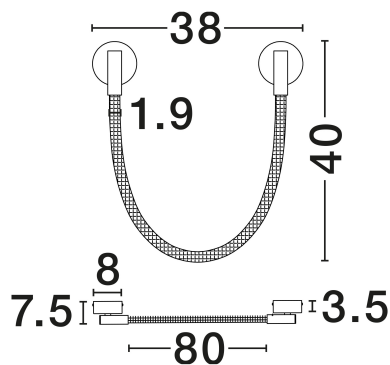

NOVA LUCE

PRODUCT DATASHEET

Version: 001

PRODUCT PHOTOGRAPH

TECHNICAL DRAWING

GENERAL INFORMATION

Product Code	9780101
Collection	Indoor
Product Category	Wall
Product Family	Ilane
Mounting Location	Wall
Application Environment	Indoor
Specifications	N/A

DIMENSION & WEIGHT

LxWxH (cm)	L: 95 W: 7.5 H: 7.5
Cut Out (cm)	N/A
Weight (Kgr)	0.2

MATERIAL & COLOR

Product Color	Sandy Black
Body Material	Steel & Silicone

APPLICATION & MOUNTING

Ambient Working Temp.	Max 45°C
Type of Protection	IP20
Dimmable	No
Type of Dimming	N/A
Mounting type	Surface
Mounting Depth (cm)	N/A
Led Module Replaceable	No
Light Source	LED

Power (Nominal)	7W
Input voltage (Nominal)	220-240V
Mains Frequency	50/60Hz

PHOTOMETRICAL DATA

Luminous Flux	683lm
Color Temperature	3000K
Light Color (Designation)	Warm White

WARRANTY

Warranty	3 Years
----------	----------------