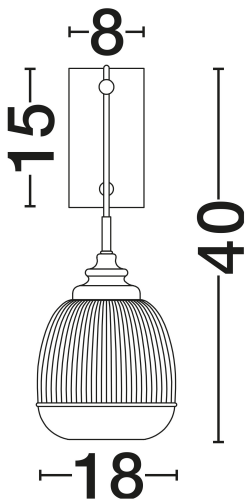

NOVA LUCE

PRODUCT DATASHEET

Version: 001

PRODUCT PHOTOGRAPH

TECHNICAL DRAWING

GENERAL INFORMATION

Product Code	9738200
Collection	Indoor
Product Category	Wall
Product Family	Mond
Mounting Location	Wall
Application Environment	Indoor
Specifications	N/A

DIMENSION & WEIGHT

LxWxH (cm)	L: 18 W: 27.5 H: 40
Cut Out (cm)	N/A
Weight (Kgr)	0.55

MATERIAL & COLOR

Product Color	Clear & Satin Gold
Body Material	Glass & Metal

APPLICATION & MOUNTING

Ambient Working Temp.	Max 45°C
Type of Protection	IP20
Dimmable	Yes
Type of Dimming	N/A
Mounting type	Surface
Mounting Depth (cm)	N/A
Led Module Replaceable	Yes
Light Source	E14

Power (Nominal)	1x5W
Input voltage (Nominal)	100-240V
Mains Frequency	50/60Hz

PHOTOMETRICAL DATA

Luminous Flux	N/A
Color Temperature	N/A
Light Color (Designation)	N/A

WARRANTY

Warranty	3 Years
----------	----------------