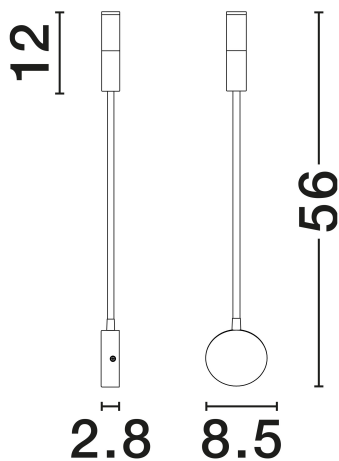

NOVA LUCE

PRODUCT DATASHEET

Version: 001

PRODUCT PHOTOGRAPH

GENERAL INFORMATION

Product Code	9701620
Collection	Indoor
Product Category	Wall
Product Family	Sonica
Mounting Location	Wall
Application Environment	Indoor
Specifications	N/A

DIMENSION & WEIGHT

LxWxH (cm)	L: 8.5 H: 56
Cut Out (cm)	N/A
Weight (Kgr)	0.445

MATERIAL & COLOR

Product Color	Sandy Black
Body Material	Aluminium

APPLICATION & MOUNTING

Ambient Working Temp.	Max 45°C
Type of Protection	IP44
Dimmable	No
Type of Dimming	N/A
Mounting type	Surface
Mounting Depth (cm)	N/A
Led Module Replaceable	No
Light Source	LED

TECHNICAL DRAWING

NOVA LUCE S.A

Schimatari Viotias
32009, Greece

+30 22620 58 121
+30 22620 56 743

info@novaluce.com
www.novaluce.com