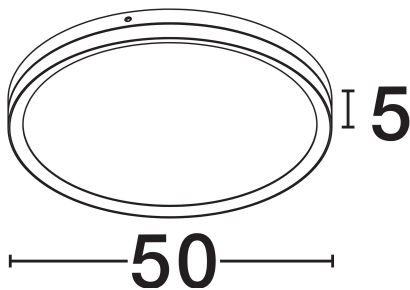

NOVA LUCE

PRODUCT DATASHEET

Version: 001

PRODUCT PHOTOGRAPH

TECHNICAL DRAWING

GENERAL INFORMATION

Product Code	9695237
Collection	Indoor
Product Category	Ceiling
Product Family	Cantria
Mounting Location	Wall
Application Environment	Indoor
Specifications	N/A

DIMENSION & WEIGHT

LxWxH (cm)	D: 50 H: 5
Cut Out (cm)	N/A
Weight (Kgr)	3.5

MATERIAL & COLOR

Product Color	Black & Brass Gold
Body Material	Metal & Acrylic

APPLICATION & MOUNTING

Ambient Working Temp.	Max 45°C
Type of Protection	IP20
Dimmable	No
Type of Dimming	N/A
Mounting type	Surface
Mounting Depth (cm)	N/A
Led Module Replaceable	No
Light Source	LED

Power (Nominal)	38W
Input voltage (Nominal)	220-240V
Mains Frequency	50/60Hz

PHOTOMETRICAL DATA

Luminous Flux	2198lm
Color Temperature	3000K
Light Color (Designation)	Warm White

WARRANTY

Warranty	3 Years
----------	----------------