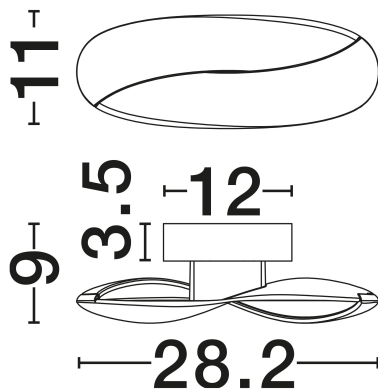

NOVA LUCE

PRODUCT DATASHEET

Version: 001

PRODUCT PHOTOGRAPH

GENERAL INFORMATION

Product Code	9695229
Collection	Indoor
Product Category	Wall
Product Family	Infinity
Mounting Location	Wall
Application Environment	Indoor
Specifications	N/A

DIMENSION & WEIGHT

LxWxH (cm)	L: 28.2 W: 9 H: 11
Cut Out (cm)	N/A
Weight (Kgr)	1.1

MATERIAL & COLOR

Product Color	Sandy White
Body Material	Metal

TECHNICAL DRAWING

APPLICATION & MOUNTING

Ambient Working Temp.	Max 45°C
Type of Protection	IP20
Dimmable	No
Type of Dimming	N/A
Mounting type	Surface
Mounting Depth (cm)	N/A
Led Module Replaceable	No
Light Source	LED

Power (Nominal)	6W
Input voltage (Nominal)	220-240V
Mains Frequency	50/60Hz

PHOTOMETRICAL DATA

Luminous Flux	535lm
Color Temperature	3000K
Light Color (Designation)	Warm White

WARRANTY

Warranty	3 Years
----------	----------------