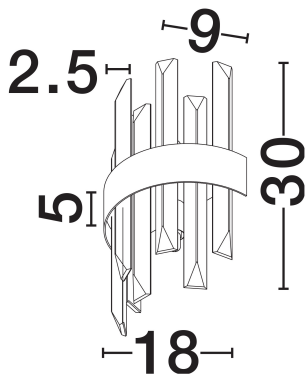

NOVA LUCE

PRODUCT DATASHEET

Version: 001

PRODUCT PHOTOGRAPH

TECHNICAL DRAWING

GENERAL INFORMATION

Product Code	9695220
Collection	Indoor
Product Category	Wall
Product Family	Crown
Mounting Location	Wall
Application Environment	Indoor
Specifications	N/A

DIMENSION & WEIGHT

LxWxH (cm)	D: 18 W: 9 H: 30
Cut Out (cm)	N/A
Weight (Kgr)	1.05

MATERIAL & COLOR

Product Color	Satin Gold
Body Material	Metal & Crystal

APPLICATION & MOUNTING

Ambient Working Temp.	Max 45°C
Type of Protection	IP20
Dimmable	N/A
Type of Dimming	N/A
Mounting type	Surface
Mounting Depth (cm)	N/A
Led Module Replaceable	Yes
Light Source	G9

Power (Nominal)	2x5W
Input voltage (Nominal)	220-240V
Mains Frequency	50/60Hz

PHOTOMETRICAL DATA

Luminous Flux	N/A
Color Temperature	N/A
Light Color (Designation)	N/A

WARRANTY

Warranty	3 Years
----------	----------------