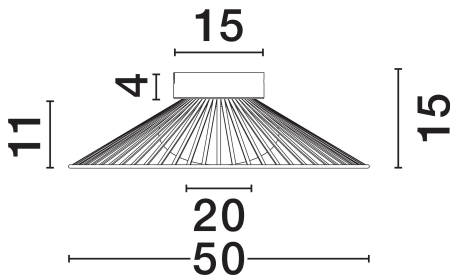

TECHNICAL DRAWING

GENERAL INFORMATION

Product Code	9620150
Collection	Indoor
Product Category	Ceiling
Product Family	Brume
Mounting Location	Wall
Application Environment	Indoor
Specifications	N/A

DIMENSION & WEIGHT

LxWxH (cm)	D: 50 H: 15
Cut Out (cm)	N/A
Weight (Kgr)	3

MATERIAL & COLOR

Product Color	Matt Black & Opal
Body Material	Metal & Glass

APPLICATION & MOUNTING

Ambient Working Temp.	Max 45°C
Type of Protection	IP20
Dimmable	No
Type of Dimming	N/A
Mounting type	Surface
Mounting Depth (cm)	N/A
Led Module Replaceable	No
Light Source	LED

NOVA LUCE S.A

Schimatari Viotias
32009, Greece

+30 22620 58 121
+30 22620 56 743

info@novaluce.com
www.novaluce.com