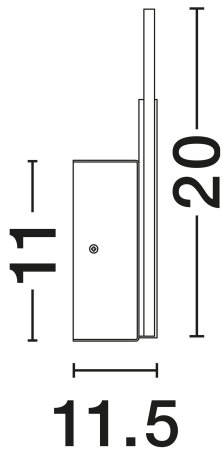

TECHNICAL DRAWING

NOVA LUCE S.A

Schimatari Viotias
32009, Greece

+30 22620 58 121
+30 22620 56 743

info@novaluce.com
www.novaluce.com