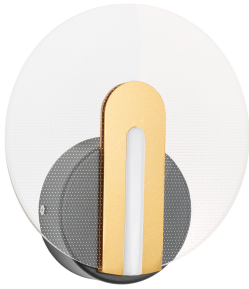

NOVA LUCE

PRODUCT DATASHEET

Version: 001

PRODUCT PHOTOGRAPH

GENERAL INFORMATION

Product Code	9545401
Collection	Indoor
Product Category	Wall
Product Family	Genti
Mounting Location	Wall
Application Environment	Indoor
Specifications	N/A

DIMENSION & WEIGHT

LxWxH (cm)	D: 20 W: 11.5 H: 11
Cut Out (cm)	N/A
Weight (Kgr)	0

MATERIAL & COLOR

Product Color	Black & Gold
Body Material	Aluminium & Acrylic

APPLICATION & MOUNTING

Ambient Working Temp.	Max 45°C
Type of Protection	IP20
Dimmable	No
Type of Dimming	N/A
Mounting type	Surface
Mounting Depth (cm)	N/A
Led Module Replaceable	No
Light Source	LED