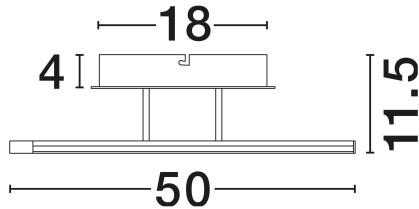

TECHNICAL DRAWING

APPLICATION & MOUNTING

Ambient Working Temp.	Max 45°C
Type of Protection	IP20
Dimmable	No
Type of Dimming	N/A
Mounting type	Surface
Mounting Depth (cm)	N/A
Led Module Replaceable	No
Light Source	LED

NOVA LUCE S.A

Schimatari Viotias
32009, Greece

+30 22620 58 121
+30 22620 56 743

info@novaluce.com
www.novaluce.com