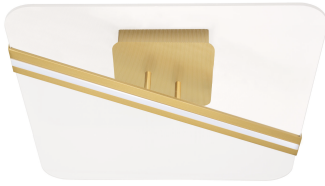

NOVA LUCE

PRODUCT DATASHEET

Version: 001

PRODUCT PHOTOGRAPH

GENERAL INFORMATION

Product Code	9545233
Collection	Indoor
Product Category	Ceiling
Product Family	Jertuna
Mounting Location	Ceiling
Application Environment	Indoor
Specifications	N/A

DIMENSION & WEIGHT

LxWxH (cm)	L: 50 W: 50 H: 11.5
Cut Out (cm)	N/A
Weight (Kgr)	2.8

MATERIAL & COLOR

Product Color	Gold
Body Material	Aluminium & Acrylic