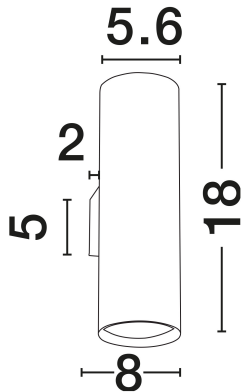

NOVA LUCE

PRODUCT DATASHEET

Version: 001

PRODUCT PHOTOGRAPH

GENERAL INFORMATION

Product Code	9450881
Collection	Indoor
Product Category	Wall
Product Family	Nosa
Mounting Location	Wall
Application Environment	Indoor
Specifications	N/A

DIMENSION & WEIGHT

LxWxH (cm)	D: 5.6 W: 8 H: 18
Cut Out (cm)	N/A
Weight (Kgr)	0.283

MATERIAL & COLOR

Product Color	Sandy White
Body Material	Aluminium

TECHNICAL DRAWING

APPLICATION & MOUNTING

Ambient Working Temp.	Max 45°C
Type of Protection	IP20
Dimmable	Yes
Type of Dimming	N/A
Mounting type	Surface
Mounting Depth (cm)	N/A
Led Module Replaceable	Yes
Light Source	LED GU10

NOVA LUCE S.A

Schimatari Viotias
32009, Greece

+30 22620 58 121
+30 22620 56 743

info@novaluce.com
www.novaluce.com