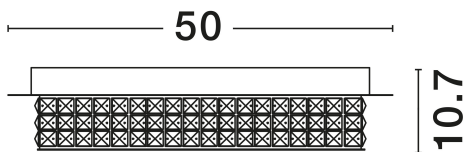

NOVA LUCE

PRODUCT DATASHEET

Version: 001

PRODUCT PHOTOGRAPH

GENERAL INFORMATION

Product Code	9361083
Collection	Indoor
Product Category	Ceiling
Product Family	Zeffari
Mounting Location	Ceiling
Application Environment	Indoor
Specifications	N/A

DIMENSION & WEIGHT

LxWxH (cm)	D: 50 H: 10.7
Cut Out (cm)	N/A
Weight (Kgr)	3.5

MATERIAL & COLOR

Product Color	Golden Leaf
Body Material	Aluminium & K9 Crystal

TECHNICAL DRAWING

APPLICATION & MOUNTING

Ambient Working Temp.	Max 45°C
Type of Protection	IP20
Dimmable	No
Type of Dimming	N/A
Mounting type	Surface
Mounting Depth (cm)	N/A
Led Module Replaceable	No
Light Source	LED