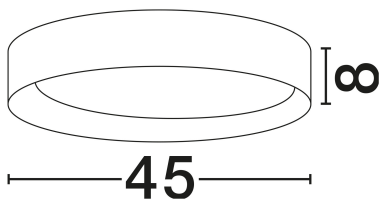

NOVA LUCE

PRODUCT DATASHEET

Version: 001

PRODUCT PHOTOGRAPH

GENERAL INFORMATION

Product Code	9345526
Collection	Indoor
Product Category	Ceiling
Product Family	Stake
Mounting Location	Ceiling
Application Environment	Indoor
Specifications	N/A

DIMENSION & WEIGHT

LxWxH (cm)	D: 45 H: 8
Cut Out (cm)	N/A
Weight (Kgr)	3.6

MATERIAL & COLOR

Product Color	Sandy White
Body Material	Aluminium & Wood & Acrylic

TECHNICAL DRAWING

APPLICATION & MOUNTING

Ambient Working Temp.	Max 45°C
Type of Protection	IP20
Dimmable	Yes
Type of Dimming	Triac
Mounting type	Surface
Mounting Depth (cm)	N/A
Led Module Replaceable	No
Light Source	LED

Power (Nominal)	40W
Input voltage (Nominal)	220-240V
Mains Frequency	50/60Hz

PHOTOMETRICAL DATA

Luminous Flux	2312lm
Color Temperature	3000K
Light Color (Designation)	Warm White

WARRANTY

Warranty	3 Years
----------	----------------