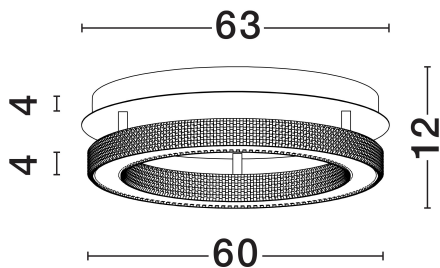

NOVA LUCE

PRODUCT DATASHEET

Version: 001

PRODUCT PHOTOGRAPH

TECHNICAL DRAWING

GENERAL INFORMATION

Product Code	9285620
Collection	Indoor
Product Category	Ceiling
Product Family	Fiore
Mounting Location	Wall
Application Environment	Indoor
Specifications	N/A

DIMENSION & WEIGHT

LxWxH (cm)	D: 60 H1: 4 H2: 12
Cut Out (cm)	N/A
Weight (Kgr)	0

MATERIAL & COLOR

Product Color	Antique Brass
Body Material	Aluminium & Acrylic

APPLICATION & MOUNTING

Ambient Working Temp.	Max 45°C
Type of Protection	IP20
Dimmable	Yes
Type of Dimming	Triac
Mounting type	Surface
Mounting Depth (cm)	N/A
Led Module Replaceable	No
Light Source	LED

Power (Nominal)	59W
Input voltage (Nominal)	220-240V
Mains Frequency	50/60Hz

PHOTOMETRICAL DATA

Luminous Flux	3919lm
Color Temperature	3000K
Light Color (Designation)	Warm White

WARRANTY

Warranty	3 Years
----------	----------------