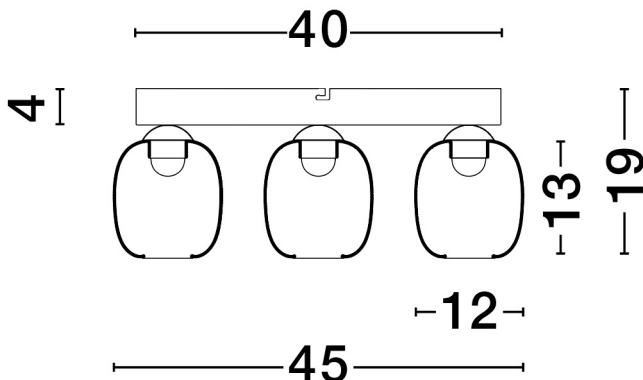

NOVA LUCE

PRODUCT DATASHEET

Version: 001

PRODUCT PHOTOGRAPH

GENERAL INFORMATION

Product Code	9236210
Collection	Indoor
Product Category	Ceiling
Product Family	Kita
Mounting Location	Ceiling
Application Environment	Indoor
Specifications	N/A

DIMENSION & WEIGHT

LxWxH (cm)	D: 39 H: 22
Cut Out (cm)	N/A
Weight (Kgr)	3.15

MATERIAL & COLOR

Product Color	Gradient Smokey & Sandy Black
Body Material	Glass & Metal

TECHNICAL DRAWING

APPLICATION & MOUNTING

+30 22620 58 121
+30 22620 56 743

info@novaluce.com
www.novaluce.com

NOVA LUCE

PRODUCT DATASHEET

Version: 001

ELECTRICAL DATA

Power (Nominal)	28W
Input voltage (Nominal)	220-240V
Mains Frequency	50/60Hz

PHOTOMETRICAL DATA