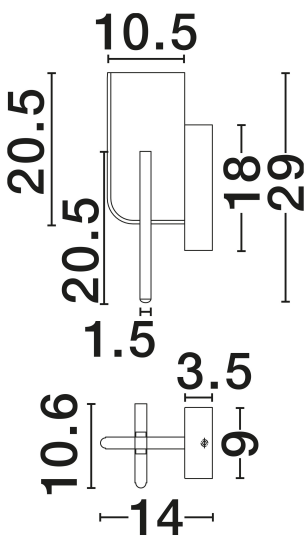

NOVA LUCE

PRODUCT DATASHEET

Version: 001

PRODUCT PHOTOGRAPH

GENERAL INFORMATION

Product Code	9214220
Collection	Indoor
Product Category	Wall
Product Family	Totem
Mounting Location	Wall
Application Environment	Indoor
Specifications	N/A

DIMENSION & WEIGHT

LxWxH (cm)	L: 10.6 W: 14 H: 29
Cut Out (cm)	N/A
Weight (Kgr)	1.1

MATERIAL & COLOR

Product Color	Silver Gray
Body Material	Metal

APPLICATION & MOUNTING

Ambient Working Temp.	Max 45°C
Type of Protection	IP20
Dimmable	Yes
Type of Dimming	Triac
Mounting type	Surface
Mounting Depth (cm)	N/A
Led Module Replaceable	No
Light Source	LED

TECHNICAL DRAWING

NOVA LUCE S.A

Schimatari Viotias
32009, Greece

+30 22620 58 121
+30 22620 56 743

info@novaluce.com
www.novaluce.com

NOVA LUCE

PRODUCT DATASHEET

Version: 001

ELECTRICAL DATA

Power (Nominal)	9W
Input voltage (Nominal)	220-240V
Mains Frequency	50/60Hz

PHOTOMETRICAL DATA

Luminous Flux	382lm
Color Temperature	3000K
Light Color (Designation)	Warm White

WARRANTY

Warranty	3 Years
----------	----------------