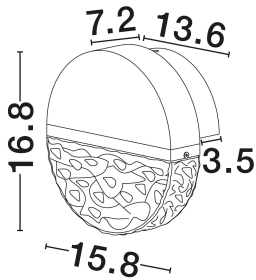

NOVA LUCE

PRODUCT DATASHEET

Version: 001

PRODUCT PHOTOGRAPH

TECHNICAL DRAWING

GENERAL INFORMATION

Product Code	9214182
Collection	Indoor
Product Category	Wall
Product Family	Dorin
Mounting Location	Wall
Application Environment	Indoor
Specifications	N/A

DIMENSION & WEIGHT

LxWxH (cm)	L: 15.8 W: 7.2 H: 16.8
Cut Out (cm)	N/A
Weight (Kgr)	1.3

MATERIAL & COLOR

Product Color	Black & Brass Gold & Clear, White Cloud
Body Material	Marble & Metal & Glass

APPLICATION & MOUNTING

+30 22620 58 121
+30 22620 56 743

info@novaluce.com
www.novaluce.com

NOVA LUCE

PRODUCT DATASHEET

Version: 001

ELECTRICAL DATA

Power (Nominal)	7W
Input voltage (Nominal)	220-240V
Mains Frequency	50/60Hz

PHOTOMETRICAL DATA