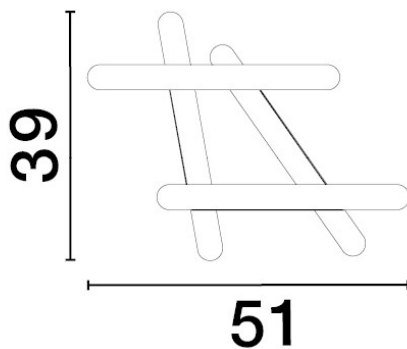

NOVA LUCE

PRODUCT DATASHEET

Version: 001

PRODUCT PHOTOGRAPH

GENERAL INFORMATION

Product Code	9210919
Collection	Decorative
Product Category	Ceiling
Product Family	Willow
Mounting Location	Ceiling
Application Environment	Indoor

DIMENSION & WEIGHT

LxWxH (cm)	L: 51 W: 39 H: 5.6
Cut out (cm)	N/A
Weight (Kgr)	1.5

MATERIAL & COLOR

Product Color	Sandy Black
Body Material	Aluminium & Acrylic

TECHNICAL DRAWING

APPLICATION & MOUNTING

Ambient Working Temp.	Max 45 oC
Type of Protection	IP20
Dimmable	No
Type of Dimming (Optional)	N/A
Mounting type	Ceiling
Mounting Depth (cm)	N/A
Led Module Replaceable	No
Light Source	LED

Power (Nominal)	38W
Input voltage (Nominal)	220-240Vac
Mains Frequency	50/60Hz

PHOTOMETRICAL DATA

Luminous Flux	1900 lm
Color Temperature	3000K
Light Color (Designation)	Warm White

WARRANTY

Warranty	3 Years
----------	----------------