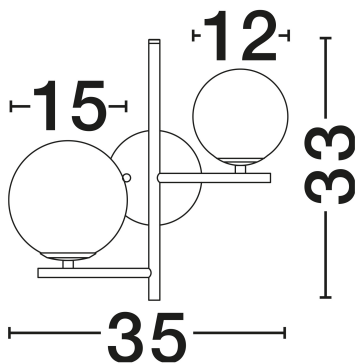

NOVA LUCE

PRODUCT DATASHEET

Version: 001

PRODUCT PHOTOGRAPH

TECHNICAL DRAWING

GENERAL INFORMATION

Product Code	9190421
Collection	Indoor
Product Category	Wall
Product Family	Impero
Mounting Location	Wall
Application Environment	Indoor
Specifications	N/A

DIMENSION & WEIGHT

LxWxH (cm)	L: 35 W: 19 H: 33
Cut Out (cm)	N/A
Weight (Kgr)	1.5

MATERIAL & COLOR

Product Color	Opal & Black
Body Material	Glass & Metal

APPLICATION & MOUNTING

Ambient Working Temp.	Max 45°C
Type of Protection	IP20
Dimmable	Yes
Type of Dimming	N/A
Mounting type	Surface
Mounting Depth (cm)	N/A
Led Module Replaceable	Yes
Light Source	G9

Power (Nominal)	2x5W
Input voltage (Nominal)	100-240V
Mains Frequency	50/60Hz

PHOTOMETRICAL DATA

Luminous Flux	N/A
Color Temperature	N/A
Light Color (Designation)	N/A

WARRANTY

Warranty	3 Years
----------	----------------