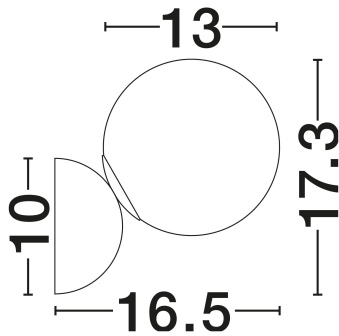

NOVA LUCE

PRODUCT DATASHEET

Version: 001

PRODUCT PHOTOGRAPH

GENERAL INFORMATION

Product Code	9190210
Collection	Indoor
Product Category	Wall
Product Family	Silenzio
Mounting Location	Wall
Application Environment	Indoor
Specifications	N/A

DIMENSION & WEIGHT

LxWxH (cm)	D: 13 W: 16.5 H: 17.3
Cut Out (cm)	N/A
Weight (Kgr)	0.51

MATERIAL & COLOR

Product Color	Brushed Nickel & Smokey
Body Material	Metal & Glass

TECHNICAL DRAWING

APPLICATION & MOUNTING

Ambient Working Temp.	Max 45°C
Type of Protection	IP20
Dimmable	No
Type of Dimming	N/A
Mounting type	Surface
Mounting Depth (cm)	N/A
Led Module Replaceable	No
Light Source	LED

NOVA LUCE S.A

Schimatari Viotias
32009, Greece

+30 22620 58 121
+30 22620 56 743

info@novaluce.com
www.novaluce.com