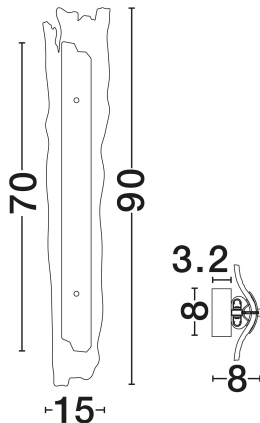

NOVA LUCE

PRODUCT DATASHEET

Version: 001

PRODUCT PHOTOGRAPH

TECHNICAL DRAWING

GENERAL INFORMATION

Product Code	9187003
Collection	Indoor
Product Category	Wall
Product Family	Velar
Mounting Location	Wall
Application Environment	Indoor
Specifications	N/A

DIMENSION & WEIGHT

LxWxH (cm)	L: 90 W: 8 H: 15
Cut Out (cm)	N/A
Weight (Kgr)	6

MATERIAL & COLOR

Product Color	Antique Brass
Body Material	Steel & Glass

APPLICATION & MOUNTING

Ambient Working Temp.	Max 45°C
Type of Protection	IP20
Dimmable	Yes
Type of Dimming	Triac
Mounting type	Surface
Mounting Depth (cm)	N/A
Led Module Replaceable	No
Light Source	LED

Power (Nominal)	24W
Input voltage (Nominal)	220-240V
Mains Frequency	50/60Hz

PHOTOMETRICAL DATA

Luminous Flux	355lm
Color Temperature	3000K
Light Color (Designation)	Warm White

WARRANTY

Warranty	3 Years
----------	----------------