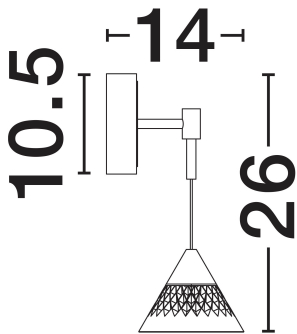

NOVA LUCE

PRODUCT DATASHEET

Version: 001

PRODUCT PHOTOGRAPH

TECHNICAL DRAWING

GENERAL INFORMATION

Product Code	9186962
Collection	Indoor
Product Category	Wall
Product Family	Paluz
Mounting Location	Wall
Application Environment	Indoor
Specifications	N/A

DIMENSION & WEIGHT

LxWxH (cm)	D: 10.5 W: 14 H: 26
Cut Out (cm)	N/A
Weight (Kgr)	0.6

MATERIAL & COLOR

Product Color	Rose Gold & Matt Black
Body Material	Metal & Acrylic

APPLICATION & MOUNTING

Ambient Working Temp.	Max 45°C
Type of Protection	IP20
Dimmable	No
Type of Dimming	N/A
Mounting type	Surface
Mounting Depth (cm)	N/A
Led Module Replaceable	No
Light Source	LED

Power (Nominal)	7W
Input voltage (Nominal)	220-240V
Mains Frequency	50/60Hz

PHOTOMETRICAL DATA

Luminous Flux	345lm
Color Temperature	3000K
Light Color (Designation)	Warm White

WARRANTY

Warranty	3 Years
----------	----------------