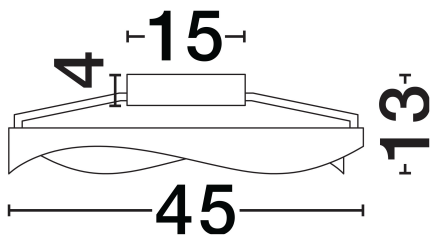

NOVA LUCE

PRODUCT DATASHEET

Version: 001

PRODUCT PHOTOGRAPH

GENERAL INFORMATION

Product Code	9186950
Collection	Indoor
Product Category	Suspension
Product Family	Radon
Mounting Location	Wall
Application Environment	Indoor
Specifications	N/A

DIMENSION & WEIGHT

LxWxH (cm)	D: 45 H: 13
Cut Out (cm)	N/A
Weight (Kgr)	2.4

MATERIAL & COLOR

Product Color	Matt Black & Gold
Body Material	Aluminium

APPLICATION & MOUNTING

Ambient Working Temp.	Max 45°C
Type of Protection	IP20
Dimmable	Yes
Type of Dimming	Triac
Mounting type	Surface
Mounting Depth (cm)	N/A
Led Module Replaceable	No
Light Source	LED

TECHNICAL DRAWING

NOVA LUCE S.A

Schimatari Viotias
32009, Greece

+30 22620 58 121
+30 22620 56 743

info@novaluce.com
www.novaluce.com