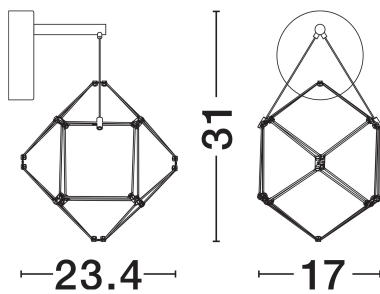

NOVA LUCE

PRODUCT DATASHEET

Version: 001

PRODUCT PHOTOGRAPH

TECHNICAL DRAWING

GENERAL INFORMATION

Product Code	9186904
Collection	Indoor
Product Category	Wall
Product Family	Nebula
Mounting Location	Wall
Application Environment	Indoor
Specifications	N/A

DIMENSION & WEIGHT

LxWxH (cm)	L: 17 W: 23.4 H: 31
Cut Out (cm)	N/A
Weight (Kgr)	0.4

MATERIAL & COLOR

Product Color	Black & Chrome
Body Material	Aluminium

APPLICATION & MOUNTING

Ambient Working Temp.	Max 45°C
Type of Protection	IP20
Dimmable	No
Type of Dimming	N/A
Mounting type	Surface
Mounting Depth (cm)	N/A
Led Module Replaceable	No
Light Source	LED

Power (Nominal)	6W
Input voltage (Nominal)	220-240V
Mains Frequency	50/60Hz

PHOTOMETRICAL DATA

Luminous Flux	345lm
Color Temperature	3000K
Light Color (Designation)	Warm White

WARRANTY

Warranty	3 Years
----------	----------------