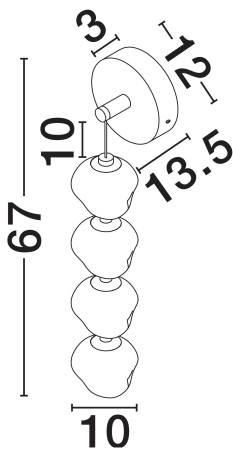

## PRODUCT PHOTOGRAPH

## TECHNICAL DRAWING

## DIMENSION & WEIGHT

LxWxH (cm)	D: 12 W: 13.5 H: 67
Cut Out (cm)	N/A
Weight (Kgr)	3.23