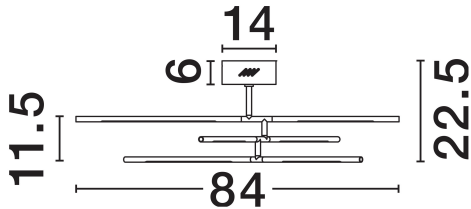

NOVA LUCE

PRODUCT DATASHEET

Version: 001

PRODUCT PHOTOGRAPH

TECHNICAL DRAWING

GENERAL INFORMATION

Product Code	9180761
Collection	Indoor
Product Category	Ceiling
Product Family	Raccio
Mounting Location	Wall
Application Environment	Indoor
Specifications	N/A

DIMENSION & WEIGHT

LxWxH (cm)	L: 84 W: 77 H: 25.5
Cut Out (cm)	N/A
Weight (Kgr)	1.2

MATERIAL & COLOR

Product Color	Black
Body Material	Metal & Acrylic

APPLICATION & MOUNTING

Ambient Working Temp.	Max 45°C
Type of Protection	IP20
Dimmable	Yes
Type of Dimming	Triac
Mounting type	Surface
Mounting Depth (cm)	N/A
Led Module Replaceable	No
Light Source	LED

Power (Nominal)	32W
Input voltage (Nominal)	220-240V
Mains Frequency	50/60Hz

PHOTOMETRICAL DATA

Luminous Flux	2304lm
Color Temperature	3000K
Light Color (Designation)	Warm White

WARRANTY

Warranty	3 Years
----------	----------------