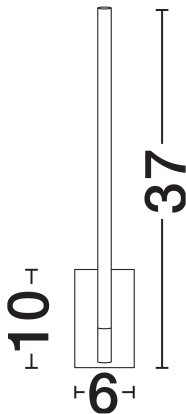

NOVA LUCE

PRODUCT DATASHEET

Version: 001

PRODUCT PHOTOGRAPH

TECHNICAL DRAWING

GENERAL INFORMATION

Product Code	9180711
Collection	Indoor
Product Category	Wall
Product Family	Raccio
Mounting Location	Wall
Application Environment	Indoor
Specifications	N/A

DIMENSION & WEIGHT

LxWxH (cm)	L: 6 W: 12 H: 37
Cut Out (cm)	N/A
Weight (Kgr)	0.3

MATERIAL & COLOR

Product Color	Brass Gold
Body Material	Metal & Acrylic

APPLICATION & MOUNTING

Ambient Working Temp.	Max 45°C
Type of Protection	IP20
Dimmable	No
Type of Dimming	N/A
Mounting type	Surface
Mounting Depth (cm)	N/A
Led Module Replaceable	No
Light Source	LED

Power (Nominal)	6W
Input voltage (Nominal)	220-240V
Mains Frequency	50/60Hz

PHOTOMETRICAL DATA

Luminous Flux	280lm
Color Temperature	3000K
Light Color (Designation)	Warm White

WARRANTY

Warranty	3 Years
----------	----------------