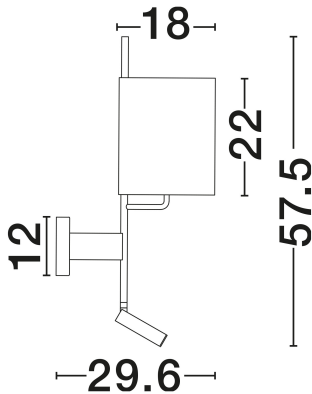

NOVA LUCE

PRODUCT DATASHEET

Version: 001

PRODUCT PHOTOGRAPH

TECHNICAL DRAWING

GENERAL INFORMATION

| | |
|-------------------------|---------|
| Product Code | 9180512 |
| Collection | Indoor |
| Product Category | Wall |
| Product Family | Yama |
| Mounting Location | Wall |
| Application Environment | Indoor |
| Specifications | N/A |

DIMENSION & WEIGHT

| | |
|--------------|-----------------------|
| LxWxH (cm) | L: 18 W: 29.6 H: 57.5 |
| Cut Out (cm) | N/A |
| Weight (Kgr) | 1.1 |

MATERIAL & COLOR

| | |
|---------------|------------------|
| Product Color | Black |
| Body Material | Alumium & Fabric |

| | |
|-------------------------|-----------------------|
| Power (Nominal) | 3W & 1x12W |
| Input voltage (Nominal) | 100-240V |
| Mains Frequency | 50/60Hz |

PHOTOMETRICAL DATA

| | |
|---------------------------|-------------------|
| Luminous Flux | 210lm |
| Color Temperature | 3000K |
| Light Color (Designation) | Warm White |