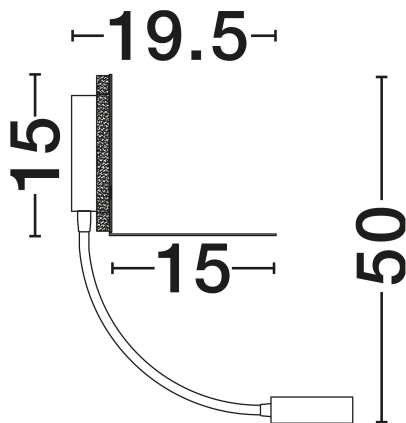

## TECHNICAL DRAWING

## DIMENSION & WEIGHT

LxWxH (cm)	L: 15 W: 19.5 H: 50
Cut Out (cm)	N/A
Weight (Kgr)	0.8

### PHOTOMETRICAL DATA

Luminous Flux	<b>520lm</b>
Color Temperature	<b>3000K</b>
Light Color (Designation)	<b>Warm White</b>