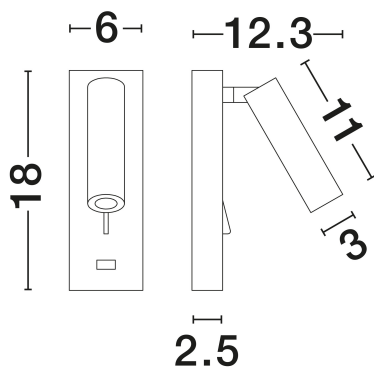

NOVA LUCE

PRODUCT DATASHEET

Version: 001

PRODUCT PHOTOGRAPH

GENERAL INFORMATION

Product Code	9170102
Collection	Indoor
Product Category	Wall
Product Family	Fuse
Mounting Location	Wall
Application Environment	Indoor
Specifications	N/A

DIMENSION & WEIGHT

LxWxH (cm)	L: 6 W: 12.3 H: 18
Cut Out (cm)	N/A
Weight (Kgr)	0.7

MATERIAL & COLOR

Product Color	Sandy Black
Body Material	Aluminium

TECHNICAL DRAWING

APPLICATION & MOUNTING

Ambient Working Temp.	Max 45°C
Type of Protection	IP20
Dimmable	No
Type of Dimming	N/A
Mounting type	Surface
Mounting Depth (cm)	N/A
Led Module Replaceable	No
Light Source	LED